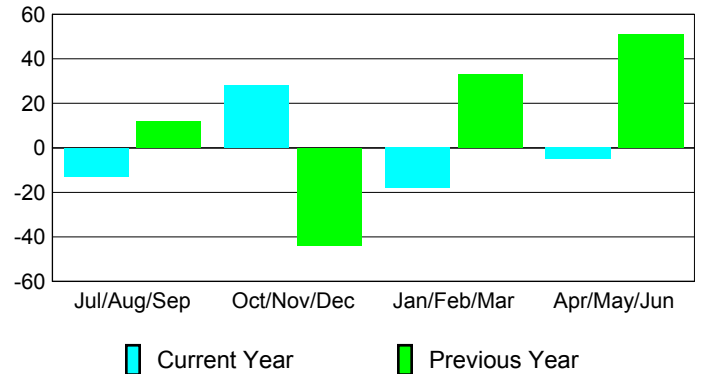

Gender Comparison 2008-2009

Jul/Aug/Sep

Oct/Nov/Dec

Jan/Feb/Mar

Apr/May/June

Male

Female