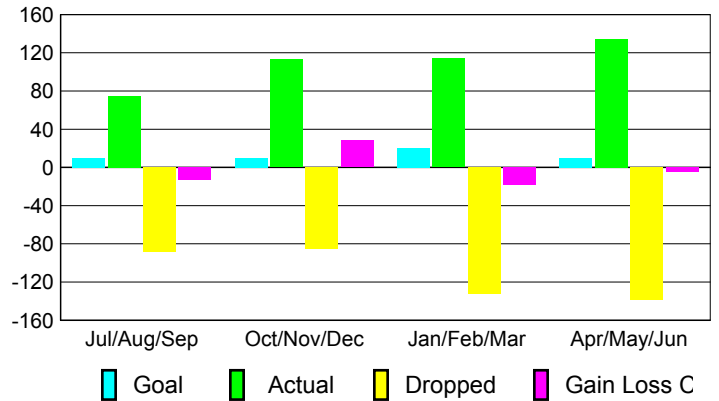

Membership Results 2008-2009

Goal, New, Dropped, Gain/Loss

Comparison of Membership Gain/Loss

Current Year Compared to the Previous Year