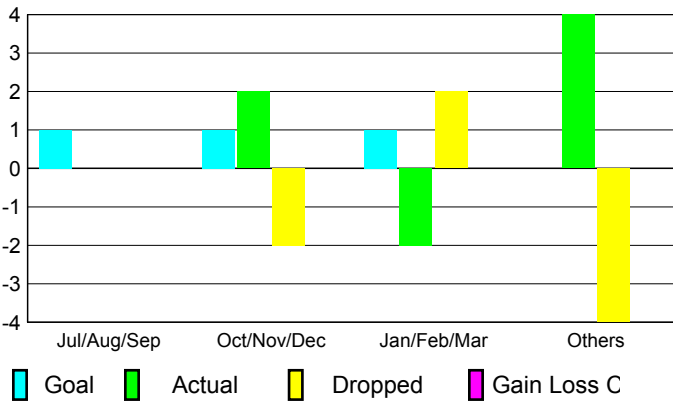

2008-2009 GMT Quarterly Report for District (or Undistricted) **District 2 S3**

GMT: **LELAND KOLKMEYER**

Location: **TEXAS**

GMT CA: **1 & 2**

CLUBS

Club Results 2008-2009

Clubs 2007-2008

Month	New Club Goal	Actual New Clubs	Actual Dropped Clubs	Gain/Loss of Clubs	Gain/Loss of Clubs
Jul/Aug/Sep	1	0	0	0	0
Oct/Nov/Dec	1	2	-2	0	0
Jan/Feb/Mar	1	-2	2	0	1
Apr/May/June	0	4	-4	0	3
Totals	3	4	-4	0	4

Club Results 2008-2009

Goal, New, Dropped, Gain/Loss

Comparison of Club Gain/Loss

Current Year Compared to the Previous Year